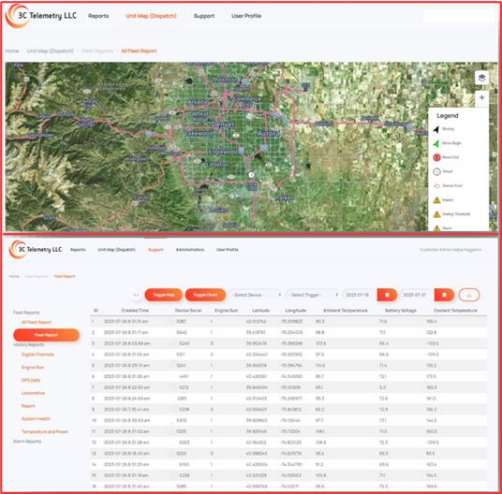

How Will You Keep Track?

Remote Portal and Detailed Reports - Telemetry Web Reporting System, our Mobile Web Application, or export the data for use with your existing fleet management software.

- ✓ We help operators identify wear & tear remotely, providing insight into the performance of their assets, before & during operations.
- ✓ Our unique Onboard Solutions allow the user to have a multitude of information while the car is in transit.
- ✓ An industry leader in the design of wired & wireless sensors, combined with our robust data portal & reports allows for fast, responsive utilization.
- ✓ User Configurable Notification Events Versatile Report Creation

Learn more about how 3C Telemetry can make a difference for your business. Call 720-475-1018 today and talk to one of our knowledgeable experts.

Technological Benefits - 3C Telemetry has patent pending technological advantages that set us apart.

Industry Specific - The powerful 3C Telemetry Locomotive Monitoring Unit is designed ground up for the rail industry and locomotives.

Reliable Communication Choices - We customize the wireless technology used to communicate your data to match your business needs. GPS, Cellular LTE for economic and reliable coverage but we also communicate via Wi-Fi, Bluetooth, LoRa, and BTLE MESH local wireless networks.

Actionable Information - All you need to turn monitoring data into actionable information is an Internet-connected computer or mobile device. Use the powerful 3C Telemetry Web Reporting System, our Mobile Web Application, Web API, or export the data for use with your existing fleet management software.

Return on Your Investment - 3C Telemetry is a leading provider of industrial wireless technology for all sized fleets, including Class 1's, Short Lines, manufacturers and shippers alike embrace our products and reporting. Our technologies are made to be compliant with industry specifications and beyond. Reliability, efficient and economical, ensuring a healthy return on your investment.

Rugged Equipment That Lasts - 3C Telemetry equipment is weatherproof, shock resistant, electrically isolated and exceeds industry specifications. To help you avoid downtime, we design and build our monitoring hardware to withstand the harshest environments and operate under the most demanding conditions.

Easy, Low-Cost Installation - All 3C Telemetry monitoring hardware is designed for easy installation. This can save thousands of dollars during the fleet installation process.

Third-Party Credibility - As a leading provider of GPS monitoring data, we provide credible, accurate information to give you real-time answers to possible conflicts.

We are here to support you from installation through deployment of your 3C Telemetry products now and for years to come.

Learn more about how 3C Telemetry can make a difference for your business. Call 720-475-1018 today and talk to one of our knowledgeable experts.